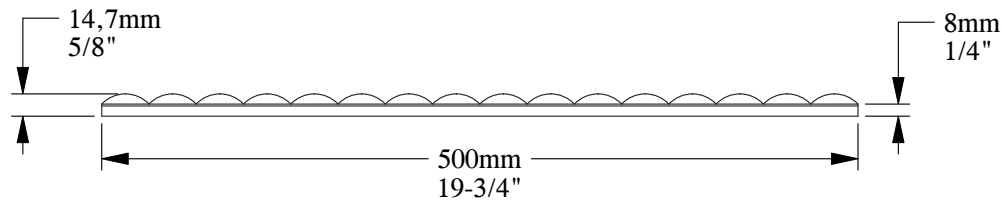

SCALE 1:5

SCALE 1:5

ORAC[®]
DECOR

Biekorfstraat 32
8400 Oostende - Belgium
Tel +32 (0)59 80 32 52
www.oracdecor.com
info@oracdecor.com

Part name: W215

Designed by: ORAC

Designed on: 13-Sept-2023

Unless otherwise specified: all dimensions are in millimeters and inches, scale 1:1, length 2 meters